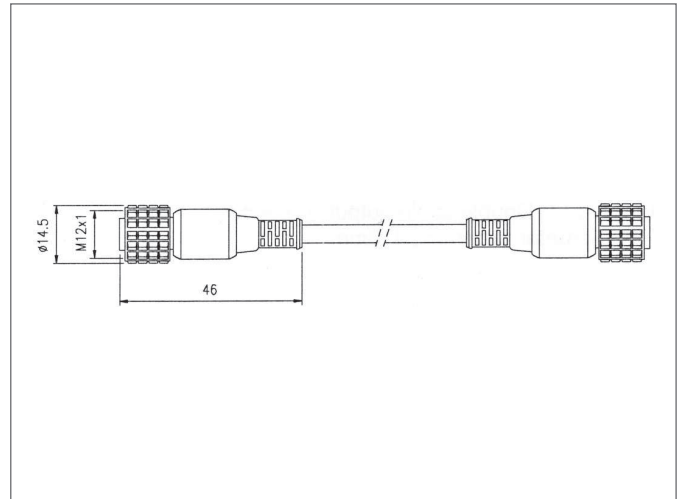

CJBE 3

Connecting cable

- Sturdy metal coupling ring
- High protection class
- Connection cable: socket / socket

Safety instructions

All the installation, connection and safety regulations, as per our technical information, have to be strictly adhered to.
 The set-up of the products have to be made by skilled staff, only.
 Repair exclusively made by di-soric.

TECHNICAL INFORMATION (typ.)	+20°C, 24V DC
Operating principle	Connecting cable
Size	M12 (thread)
Design	straight
Length	3.000 mm
Characteristics	metal coupling ring
Protection class	IP 67
For	connection between Master and Slave
Material	PVC (Cable)
Connection	Socket M12 to socket M12, 5-poled